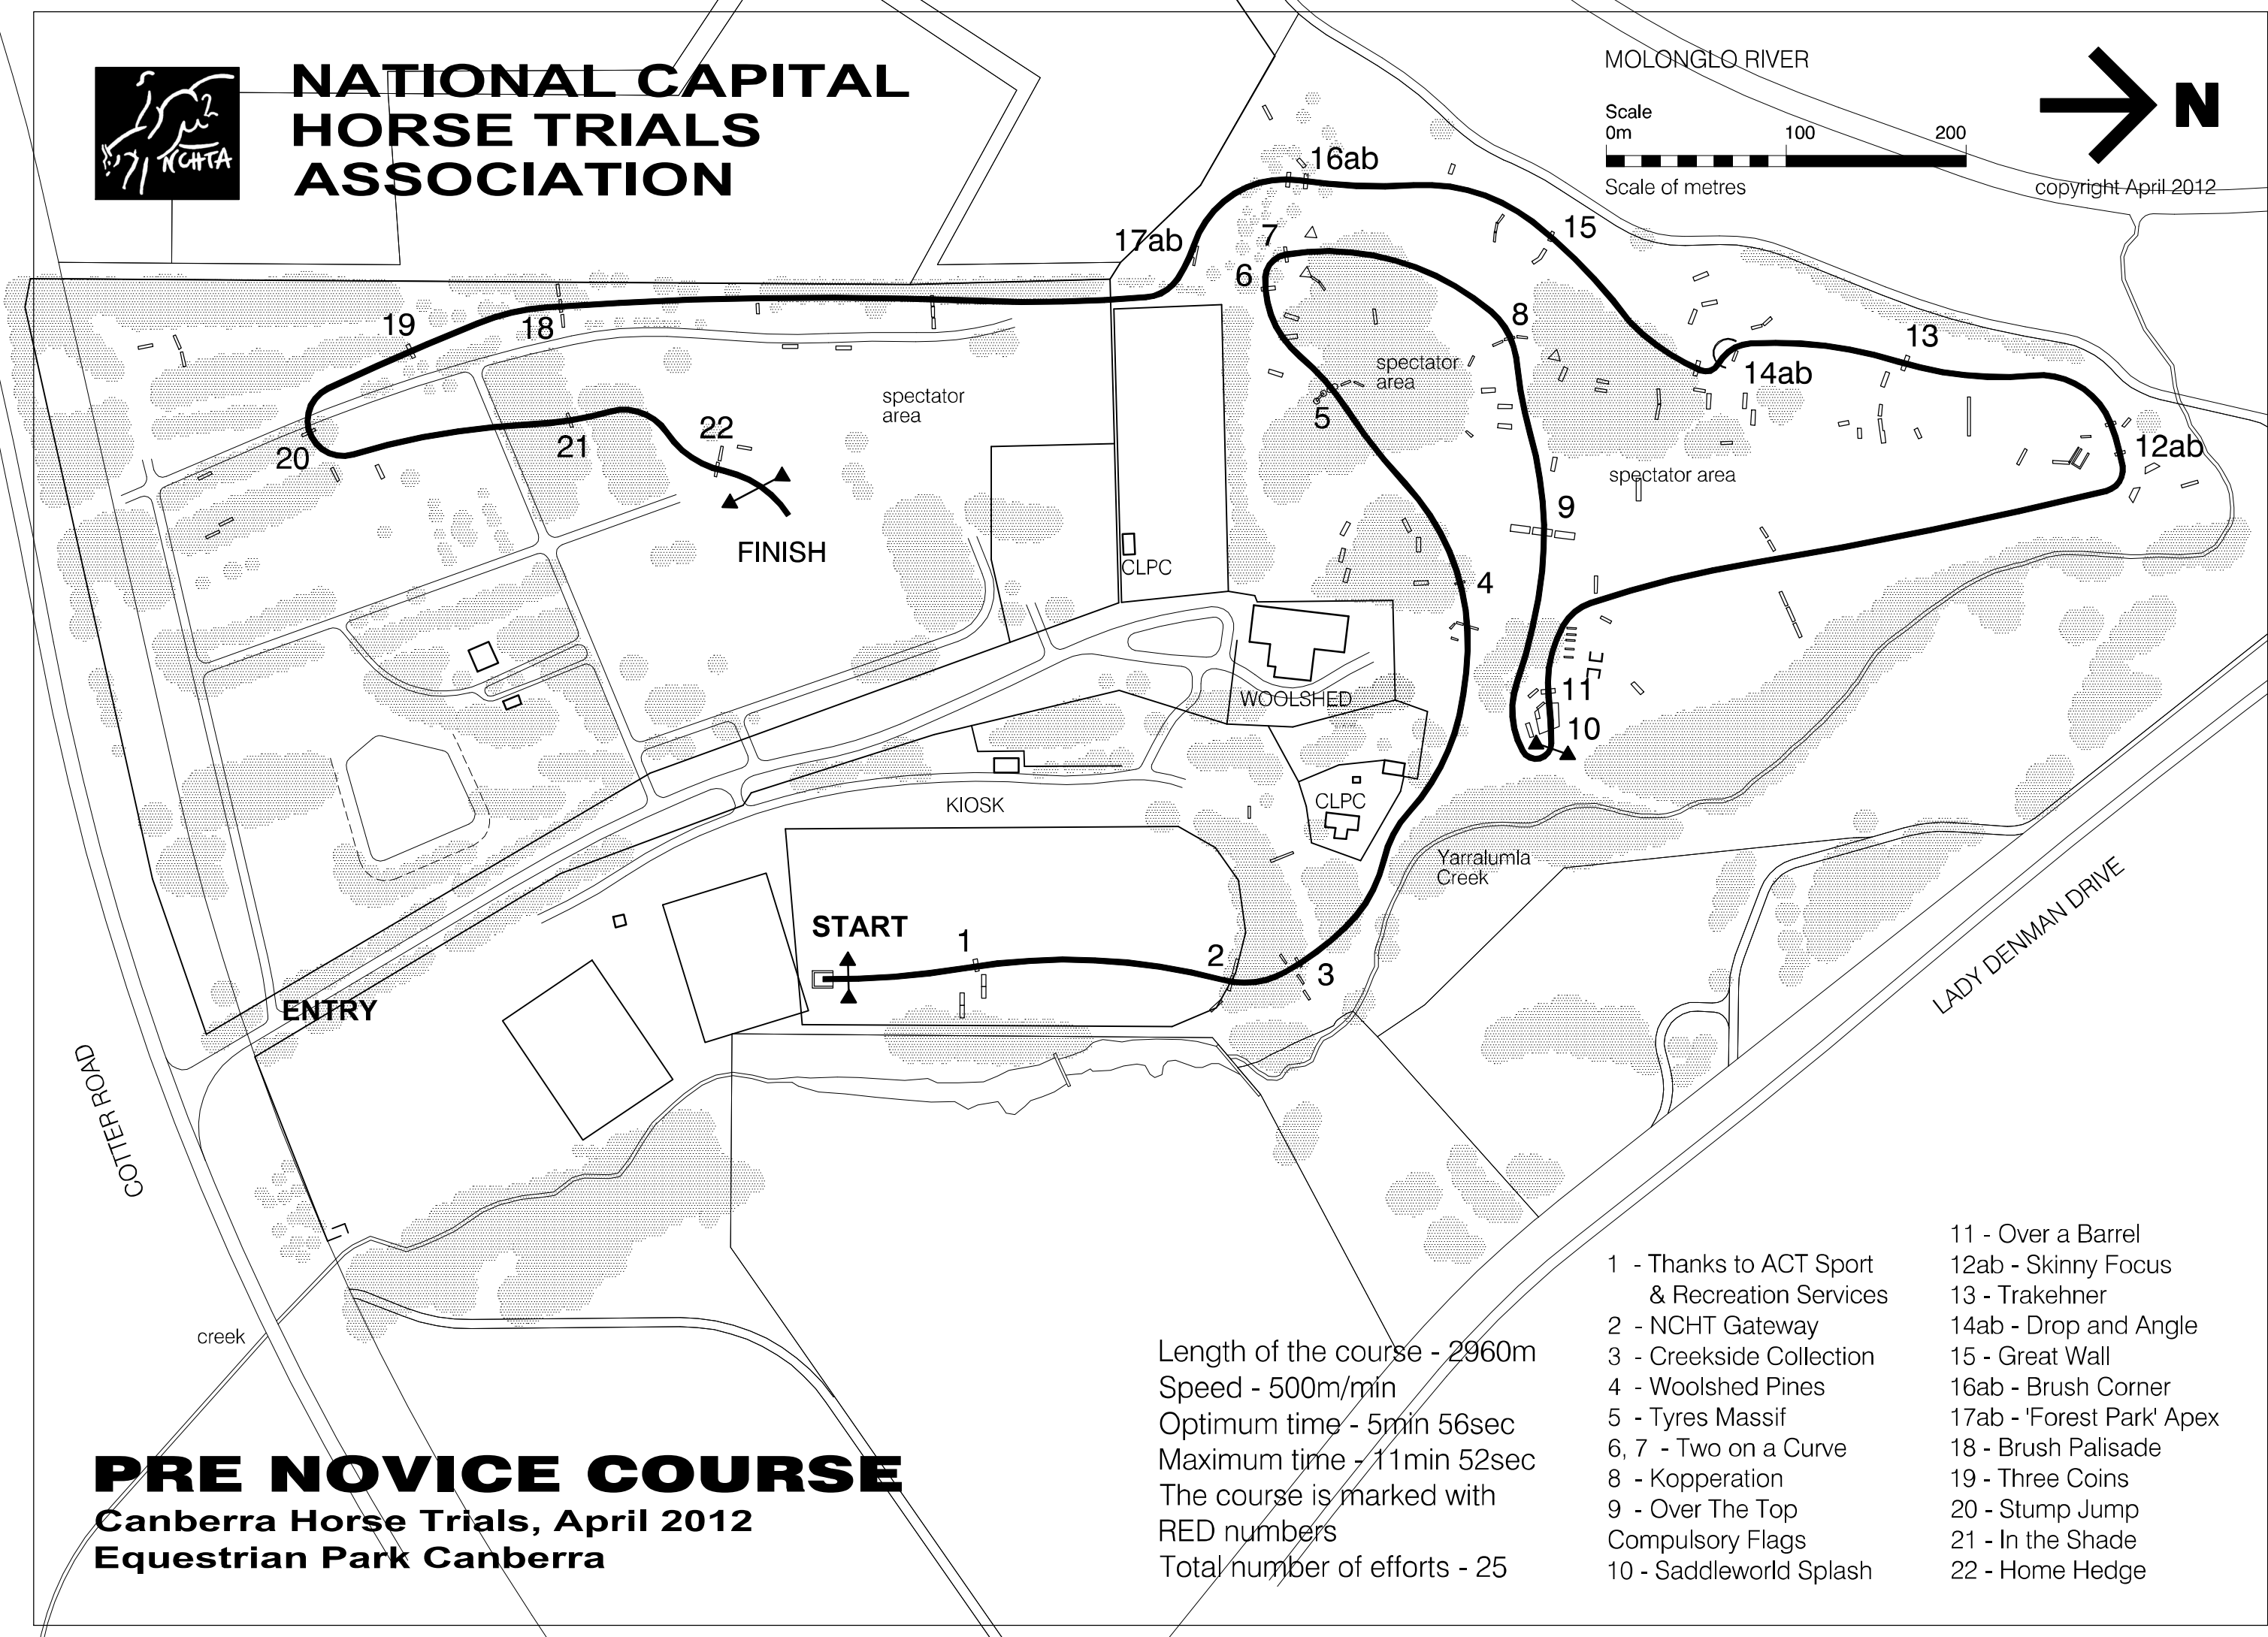

# NATIONAL CAPITAL HORSE TRIALS ASSOCIATION

MOLONGLO RIVER

copyright April 2012

## PRE NOVICE COURSE

Canberra Horse Trials, April 2012  
Equestrian Park Canberra

Length of the course - 2960m  
 Speed - 500m/min  
 Optimum time - 5min 56sec  
 Maximum time - 11min 52sec  
 The course is marked with RED numbers  
 Total number of efforts - 25

- |   |                           |
|---|---------------------------|
| 1 - Thanks to ACT Sport & Recreation Services | 11 - Over a Barrel        |
| 2 - NCHT Gateway                              | 12ab - Skinny Focus       |
| 3 - Creekside Collection                      | 13 - Trakehner            |
| 4 - Woolshed Pines                            | 14ab - Drop and Angle     |
| 5 - Tyres Massif                              | 15 - Great Wall           |
| 6, 7 - Two on a Curve                         | 16ab - Brush Corner       |
| 8 - Kopperation                               | 17ab - 'Forest Park' Apex |
| 9 - Over The Top                              | 18 - Brush Palisade       |
| Compulsory Flags                              | 19 - Three Coins          |
| 10 - Saddleworld Splash                       | 20 - Stump Jump           |
|   | 21 - In the Shade         |
|   | 22 - Home Hedge           |